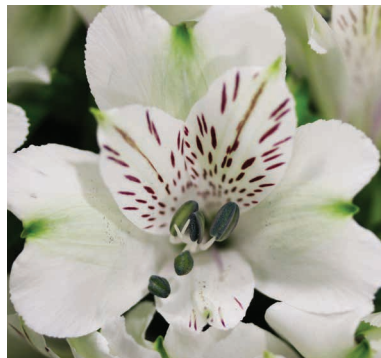

CONNECTAFLOTM

Symphony Alstroemeria

10-12 blooms per stem. Large blooms, long and thick stems.

Lasts
14 days +

Symphony Red

Symphony Purple

Symphony Pink

Symphony Coral

Symphony Yellow

Symphony Orange

Symphony Bicolor

Symphony White